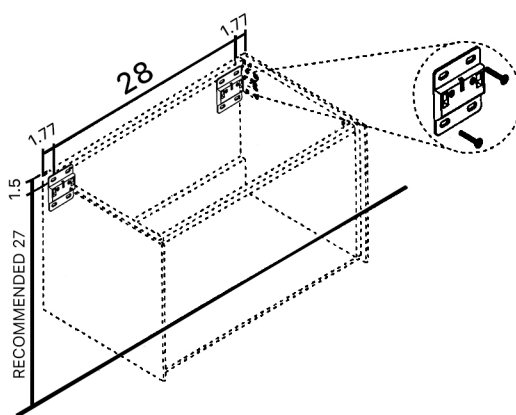

## LUCENT

Model: Lucent Single

Category: Vanity

Material: Wood + Crystal

Dimensions: 32"(L) x 19"(W) x 18.1"(H)

Description: Luxury crystal bathroom vanity in gold white finish

\*Numbers are in inches

# SCHEDA MONTAGGIO ASSEMBLY INSTRUCTIONS

Prastra per fissaggio a parete  
Wall-mounting plate

Stop per fissaggio a parete  
Plug for wall-mounting plate

①

Smontaggio Cassetto premendo leve di sgancio  
Disassemble drawer by pressing release clips