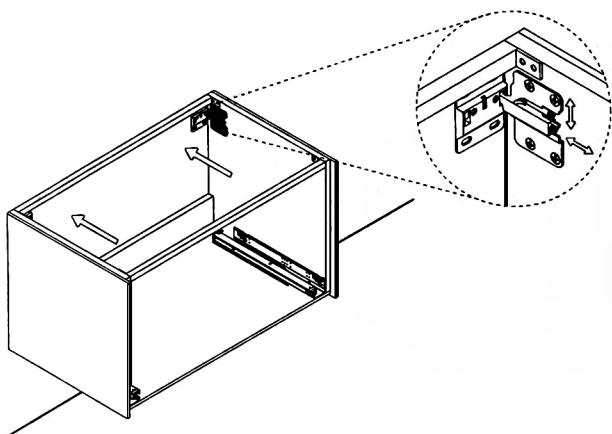

## LUCENT

Model: Lucent Single

Category: Vanity

Material: Wood + Crystal

Dimensions: 32"(L) x 19"(W) x 18.1"(H)

Description: Luxury crystal bathroom vanity in gold white finish

\*Numbers are in inches

# SCHEDA MONTAGGIO ASSEMBLY INSTRUCTIONS

Prastra per fissaggio a parete  
Wall-mounting plate

Stop per fissaggio a parete  
Plug for wall-mounting plate

①

Smontaggio Cassetto premendo leve di sgancio  
Disassemble drawer by pressing release clips

②

Fissaggio piastre a parete  
Plate fixing on wall

③

Ancoraggio e registrazione della consolle  
Unit anchoring and adjustment

④

installazione del piano ed inserimento  
del cassetto su guida  
Top board fixing on frame and drawer onto rails