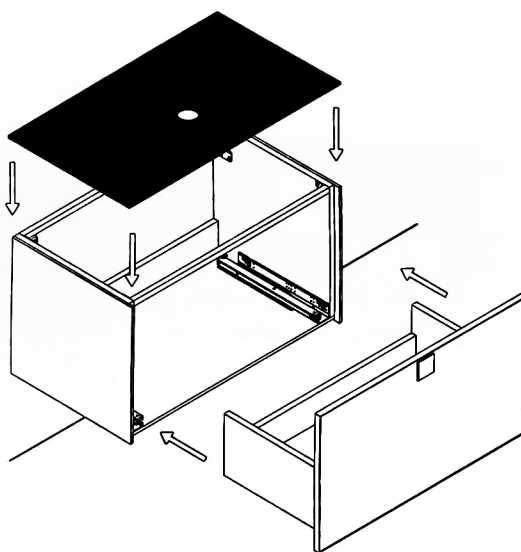

## LUCENT

Model: Lucent Single

Category: Vanity

Material: Wood + Crystal

Dimensions: 32"(L) x 19"(W) x 18.1"(H)

Description: Luxury crystal bathroom vanity in gold white finish

\*Numbers are in inches

# SCHEDA MONTAGGIO ASSEMBLY INSTRUCTIONS

Prastra per fissaggio a parete  
Wall-mounting plate

Stop per fissaggio a parete  
Plug for wall-mounting plate

①

Smontaggio Cassetto premendo leve di sgancio  
Disassemble drawer by pressing release clips

②

Fissaggio piastre a parete  
Plate fixing on wall

③

Ancoraggio e registrazione della consolle  
Unit anchoring and adjustment

④

installazione del piano ed inserimento  
del cassetto su guida  
Top board fixing on frame and drawer onto rails