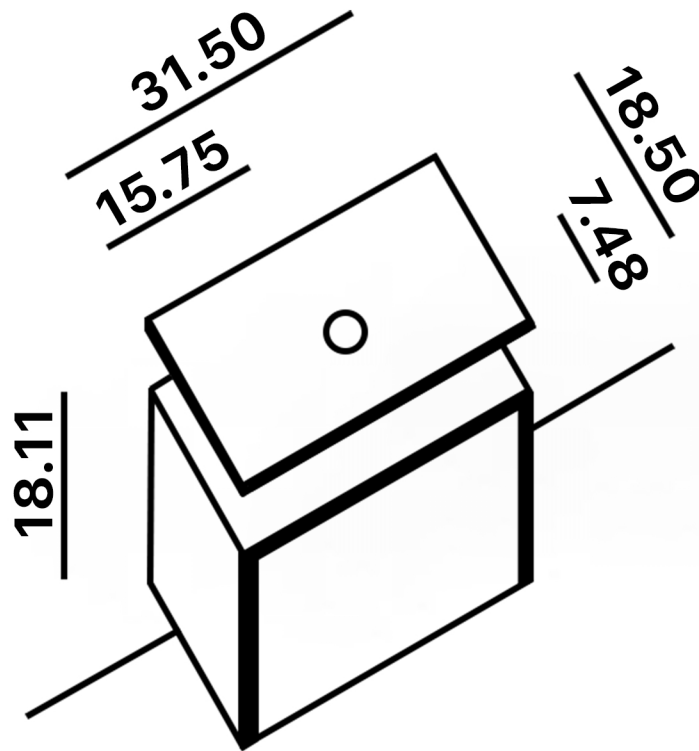

## LUCENT

Model: Lucent Single

Category: Vanity

Material: Wood + Crystal

Dimensions: 32"(L) x 19"(W) x 18.1"(H)

Description: Luxury crystal bathroom vanity in gold white finish

\*Numbers are in inches