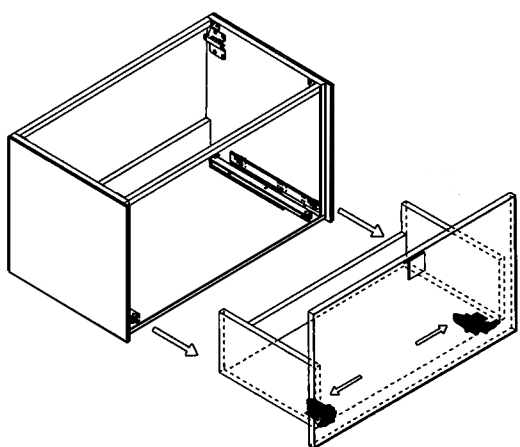

## LUCENT

Model: Lucent Single

Category: Vanity

Material: Wood + Crystal

Dimensions: 32"(L) x 19"(W) x 18.1"(H)

Description: Luxury crystal bathroom vanity in gold white finish

\*Numbers are in inches

# SCHEDA MONTAGGIO ASSEMBLY INSTRUCTIONS

Prastra per fissaggio a parete  
Wall-mounting plate

Stop per fissaggio a parete  
Plug for wall-mounting plate

①

Smontaggio Cassetto premendo leve di sgancio  
Disassemble drawer by pressing release clips